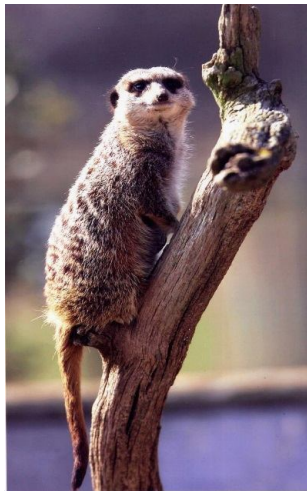

Hamerton Zoo Park Picture Trail

- Tick the box when you see the animal!
- Find the name of the animal on the signs. Write the name of the animal in the box.
- (If the animals are hiding try again later or just tick when you see where they should be!)
- You can keep the pictures to remember the animals you have seen.

- Good luck and have fun!

Bennett's Wallaby

Ringtailed Lemur

Goeldis Monkey

Silvery Marmoset

Lar Gibbon

Binturong

Crowned Crane

Flamingo

Scarlet Ibis

Great Grey Owl

Kookaburra

Amazon Parrot

Boa Constrictor

Pudu

Red Footed Tortoise

Meerkat

Racoon

Cheetah

Capybara

Sebas Bat

Maned Wolf

Tiger

Reindeer